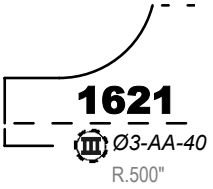

Cove

THESE ILLUSTRATIONS ARE FOR REFERENCE ONLY. FOR PRECISE DIMENSIONAL INFORMATION, PLEASE CONTACT TURBOSAND SALES COMPANY.
Phone: 1-877-348-8726 or Fax: (530) 365-1007 or E-Mail: mzach@turbosand.com

TURBOSAND