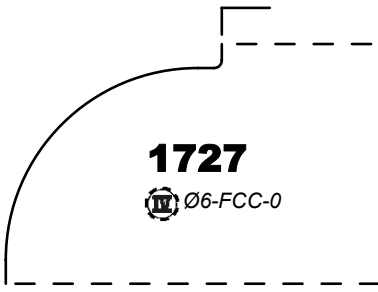

Ogee

THESE ILLUSTRATIONS ARE FOR REFERENCE ONLY. FOR PRECISE DIMENSIONAL INFORMATION, PLEASE CONTACT TURBOSAND SALES COMPANY.
Phone: 1-877-348-8726 or Fax: (530) 365-1007 or E-Mail: mzach@turbosand.com

TURBOSAND