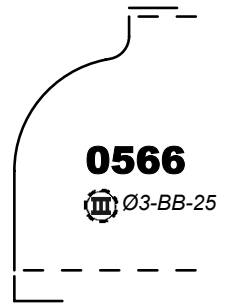

# Ogee

THESE ILLUSTRATIONS ARE FOR REFERENCE ONLY. FOR PRECISE DIMENSIONAL INFORMATION, PLEASE CONTACT TURBOSAND SALES COMPANY.  
 Phone: 1-877-348-8726 or Fax: (530) 365-1007 or E-Mail: [mzach@turbosand.com](mailto:mzach@turbosand.com)