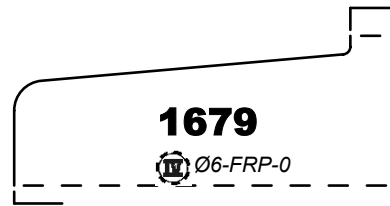

THESE ILLUSTRATIONS ARE FOR REFERENCE ONLY. FOR PRECISE DIMENSIONAL INFORMATION, PLEASE CONTACT TURBOSAND SALES COMPANY.
Phone: 1-877-348-8726 or Fax: (530) 365-1007 or E-Mail: mzach@turbosand.com