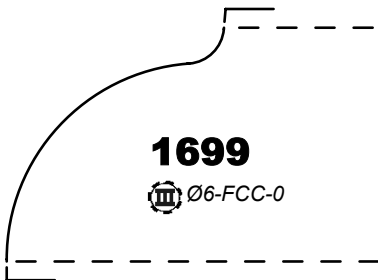

THESE ILLUSTRATIONS ARE FOR REFERENCE ONLY. FOR PRECISE DIMENSIONAL INFORMATION, PLEASE CONTACT TURBOSAND SALES COMPANY.
Phone: 1-877-348-8726 or Fax: (530) 365-1007 or E-Mail: mzach@turbosand.com