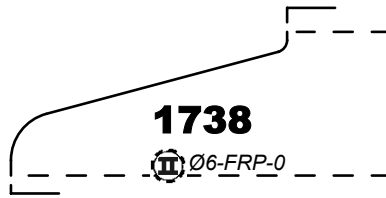

Ogee

THESE ILLUSTRATIONS ARE FOR REFERENCE ONLY. FOR PRECISE DIMENSIONAL INFORMATION, PLEASE CONTACT TURBOSAND SALES COMPANY.
Phone: 1-877-348-8726 or Fax: (530) 365-1007 or E-Mail: mzach@turbosand.com

TURBOSAND