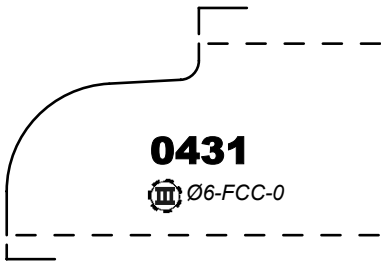

# Ogee

THESE ILLUSTRATIONS ARE FOR REFERENCE ONLY. FOR PRECISE DIMENSIONAL INFORMATION, PLEASE CONTACT TURBOSAND SALES COMPANY.  
 Phone: 1-877-348-8726 or Fax: (530) 365-1007 or E-Mail: [mzach@turbosand.com](mailto:mzach@turbosand.com)