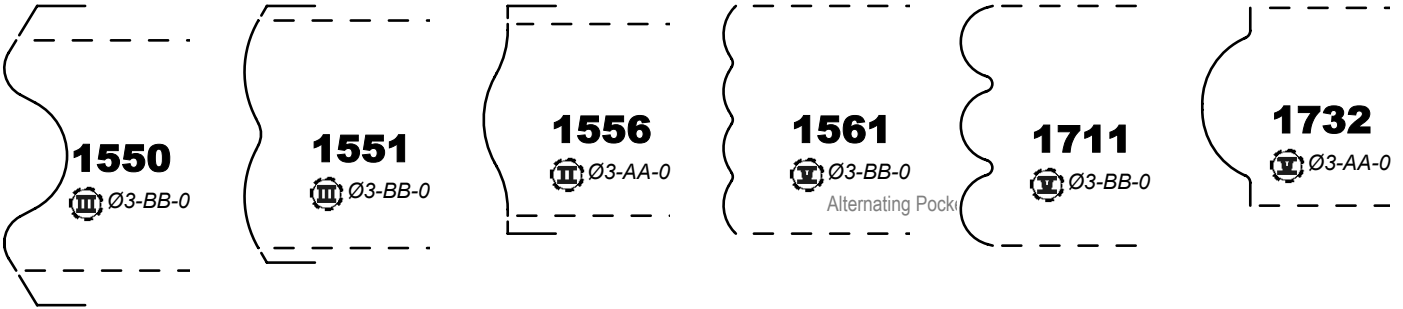

Soft Edge

THESE ILLUSTRATIONS ARE FOR REFERENCE ONLY. FOR PRECISE DIMENSIONAL INFORMATION, PLEASE CONTACT TURBOSAND SALES COMPANY.
Phone: 1-877-348-8726 or Fax: (530) 365-1007 or E-Mail: mzach@turbosand.com

TURBOSAND