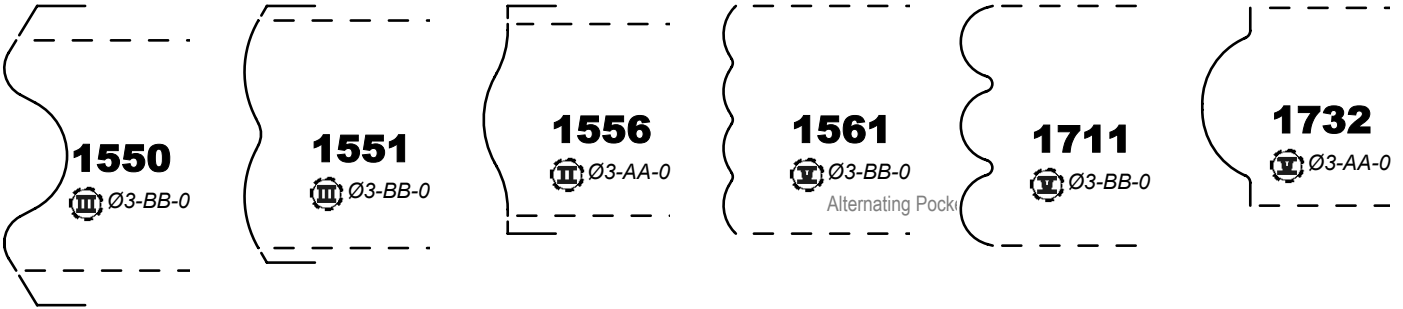

# Soft Edge

THESE ILLUSTRATIONS ARE FOR REFERENCE ONLY. FOR PRECISE DIMENSIONAL INFORMATION, PLEASE CONTACT TURBOSAND SALES COMPANY.  
Phone: 1-877-348-8726 or Fax: (530) 365-1007 or E-Mail: [mzach@turbosand.com](mailto:mzach@turbosand.com)

## Soft Edge

THESE ILLUSTRATIONS ARE FOR REFERENCE ONLY. FOR PRECISE DIMENSIONAL INFORMATION, PLEASE CONTACT TURBOSAND SALES COMPANY.  
Phone: 1-877-348-8726 or Fax: (530) 365-1007 or E-Mail: [mzach@turbosand.com](mailto:mzach@turbosand.com)