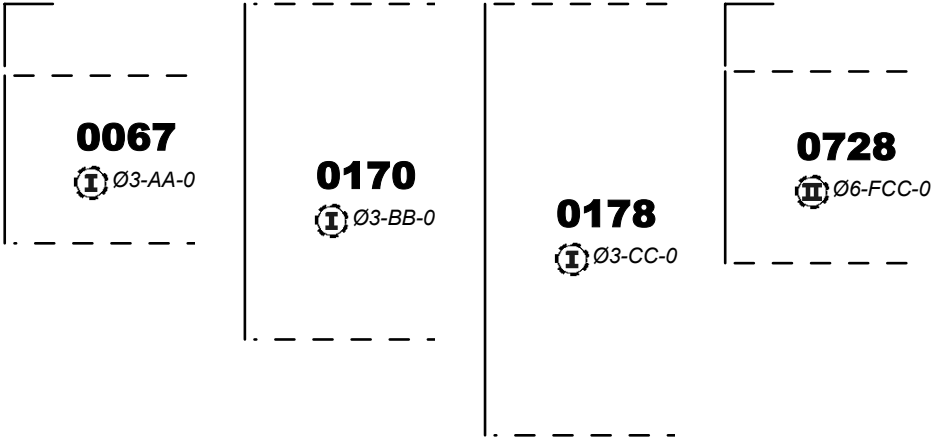

# Square Edge

THESE ILLUSTRATIONS ARE FOR REFERENCE ONLY. FOR PRECISE DIMENSIONAL INFORMATION, PLEASE CONTACT TURBOSAND SALES COMPANY.  
Phone: 1-877-348-8726 or Fax: (530) 365-1007 or E-Mail: [mzach@turbosand.com](mailto:mzach@turbosand.com)