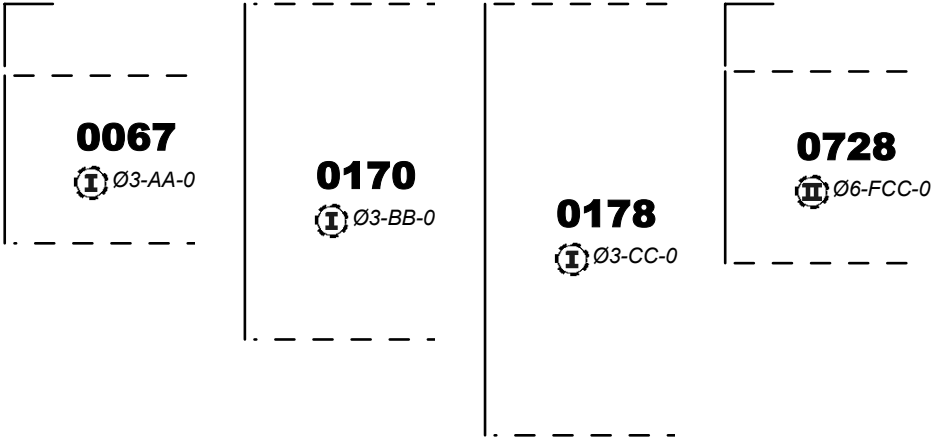

Square Edge

THESE ILLUSTRATIONS ARE FOR REFERENCE ONLY. FOR PRECISE DIMENSIONAL INFORMATION, PLEASE CONTACT TURBOSAND SALES COMPANY.
Phone: 1-877-348-8726 or Fax: (530) 365-1007 or E-Mail: mzach@turbosand.com