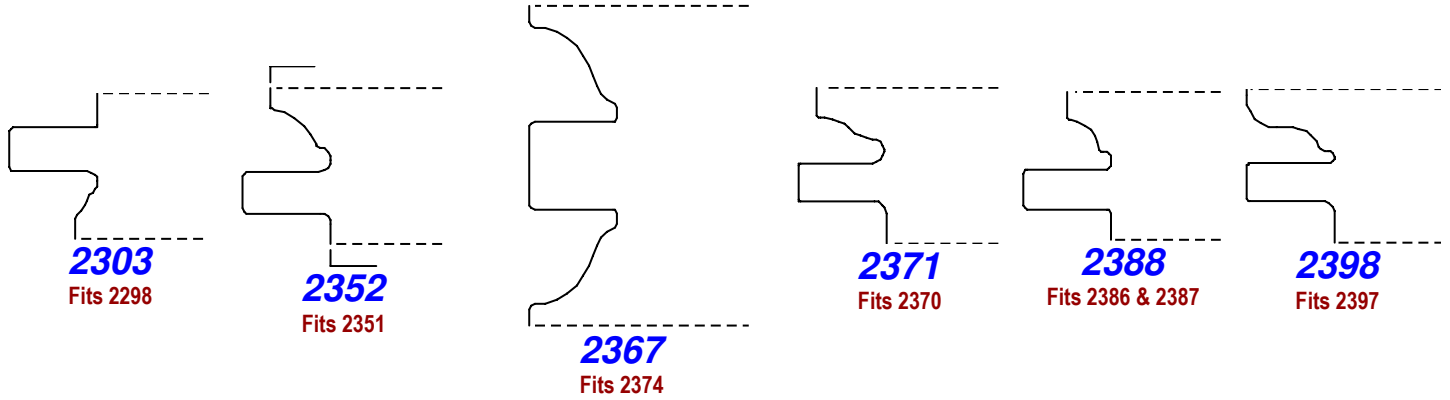

COPE PROFILES

Waterfalls